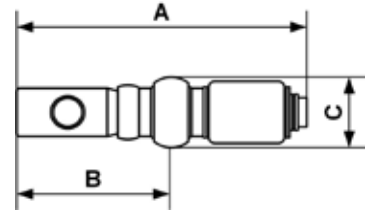

STANDARD QUICK COUPLINGS - IRC 08

Female thread swivel coupler

Profile : ISO 6150B

Min / Max operating pressure 0 / 12 bar	Flow rate at 6 bar 1950 l/min	ID passage 8 mm	Min. / Max temperature -15 / 70 °C
---	---	---------------------------	--

Part number	Female thread	Dim. A (mm)	Dim. B (mm)	Dim. C (mm)
IRC 081101FA	G1/4	185.2	68.5	40
IRC 081102FA	G3/8	185.2	68.5	40